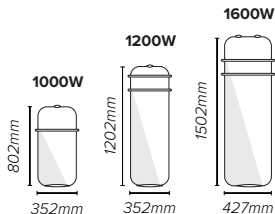

Mirror effect, white, grey or black, inspired design, easy to fit, technology synonymous with design, comfort and energy savings.

Puissances et dimensions

Powers and dimensions

Couleurs des appareils

Product colors